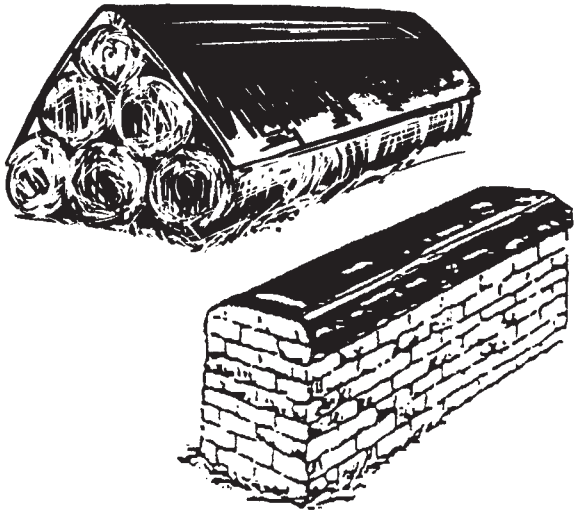

**500 lbs.
pull
strength**

eyelet for
traditional
tie down

2" webbing
loop for easy
pipe insert

Versatile:

STANDARD SIZES

12' X 30'	23' X 48'
12' X 60'	25' X 33'
15' X 54'	25' X 48'
18' X 36'	25' X 54'
18' X 48'	28' X 48'
20' X 48"	33' X 48'

**PROVEN:
35 Years in the
HAY COVER Business**

DEALERS:

USA & Canada East

1-800-387-7765

USA West

1-800-661-9487

Canada West

1-800-661-1062

Heavy Duty Bale Covers

BY **INLAND PLASTICS LTD.**

Over 35 Years Experience Manufacturing & Distributing Hay Covers In Canada And 30 Years In The USA!

Hem Detail

Corner Detail

Specifications:

- A) Heavy reinforced super tough poly fabric 200 lb./in. tensile strength. Special treatment for long outdoor life. Beware of inferior fabrics.
- B) Rope is encased in the hem and a spur eyelet is set into 5 layers of material to give 500 lbs. of pull per eyelet. Webbing hook gives 535 lbs. per loop strength.
- C) Silver/Grey on outside to reflect light and black on inside to prevent greenhouseing.
- D) Versatile hem is designed for both pipe insertion and other conventional systems like rope, spiral pins, etc. See "Some Suggested Tie Down Methods"

"...an additional 20% of round baled hay is saved by covering...and there is a reduction of nutrient loss"
 Department of Dairy Science
 University of Missouri

"Save the cost of the cover in the first year..."
 George McBain
 Hay Grower at Cremona, Alberta