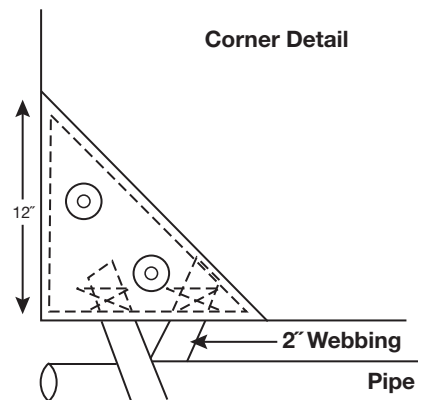

**500 lbs.
pull
strength**

eyelet for
traditional
tie down

2" webbing
loop for easy
pipe insert

Versatile:

STANDARD SIZES

12' X 30'	23' X 48'
12' X 60'	25' X 33'
15' X 54'	25' X 48'
18' X 36'	25' X 54'
18' X 48'	28' X 48'
20' X 48"	33' X 48'

Heavy Duty Bale Covers

BY **INLAND PLASTICS LTD.**

Over 35 Years Experience Manufacturing & Distributing Hay Covers In Canada And 30 Years In The USA!

Hem Detail

Corner Detail

Specifications:

- A) Heavy reinforced super tough poly fabric 200 lb./in. tensile strength. Special treatment for long outdoor life. Beware of inferior fabrics.
- B) Rope is encased in the hem and a spur eyelet is set into 5 layers of material to give 500 lbs. of pull per eyelet. Webbing hook gives 535 lbs. per loop strength.
- C) Silver/Grey on outside to reflect light and black on inside to prevent greenhouseing.
- D) Versatile hem is designed for both pipe insertion and other conventional systems like rope, spiral pins, etc. See "Some Suggested Tie Down Methods"

"...an additional 20% of round baled hay is saved by covering...and there is a reduction of nutrient loss"
 Department of Dairy Science
 University of Missouri

"Save the cost of the cover in the first year..."
 George McBain
 Hay Grower at Cremona, Alberta