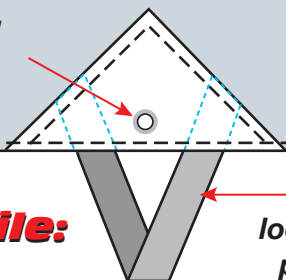

**500 lbs.
pull
strength**

eyelet for
traditional
tie down

2" webbing
loop for easy
pipe insert

Versatile:

STANDARD SIZES

12' X 30'	23' X 48'
12' X 60'	25' X 33'
15' X 54'	25' X 48'
18' X 36'	25' X 54'
18' X 48'	28' X 48'
20' X 48"	33' X 48'