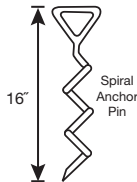

**500 lbs.
pull
strength**

eyelet for
traditional
tie down

2" webbing
loop for easy
pipe insert

Versatile:

STANDARD SIZES

12' X 30'	23' X 48'
12' X 60'	25' X 33'
15' X 54'	25' X 48'
18' X 36'	25' X 54'
18' X 48'	28' X 48'
20' X 48"	33' X 48'

Heavy Duty Bale Covers

BY **INLAND PLASTICS LTD.**

Over 35 Years Experience Manufacturing & Distributing Hay Covers In Canada And 30 Years In The USA!

Hem Detail

Corner Detail

Specifications:

- A) Heavy reinforced super tough poly fabric 200 lb./in. tensile strength. Special treatment for long outdoor life. Beware of inferior fabrics.
- B) Rope is encased in the hem and a spur eyelet is set into 5 layers of material to give 500 lbs. of pull per eyelet. Webbing hook gives 535 lbs. per loop strength.
- C) Silver/Grey on outside to reflect light and black on inside to prevent greenhouseing.
- D) Versatile hem is designed for both pipe insertion and other conventional systems like rope, spiral pins, etc. See "Some Suggested Tie Down Methods"