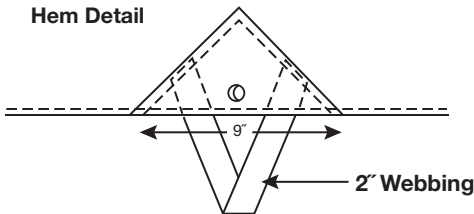

**500 lbs.
pull
strength**

eyelet for
traditional
tie down

2" webbing
loop for easy
pipe insert

Versatile:

STANDARD SIZES

12' X 30'	23' X 48'
12' X 60'	25' X 33'
15' X 54'	25' X 48'
18' X 36'	25' X 54'
18' X 48'	28' X 48'
20' X 48"	33' X 48'

Heavy Duty Bale Covers

BY **INLAND PLASTICS LTD.**

Over 35 Years Experience Manufacturing & Distributing Hay Covers In Canada And 30 Years In The USA!

Hem Detail

Corner Detail

Specifications:

- A) Heavy reinforced super tough poly fabric 200 lb./in. tensile strength. Special treatment for long outdoor life. Beware of inferior fabrics.
- B) Rope is encased in the hem and a spur eyelet is set into 5 layers of material to give 500 lbs. of pull per eyelet. Webbing hook gives 535 lbs. per loop strength.
- C) Silver/Grey on outside to reflect light and black on inside to prevent greenhouseing.
- D) Versatile hem is designed for both pipe insertion and other conventional systems like rope, spiral pins, etc. See "Some Suggested Tie Down Methods"